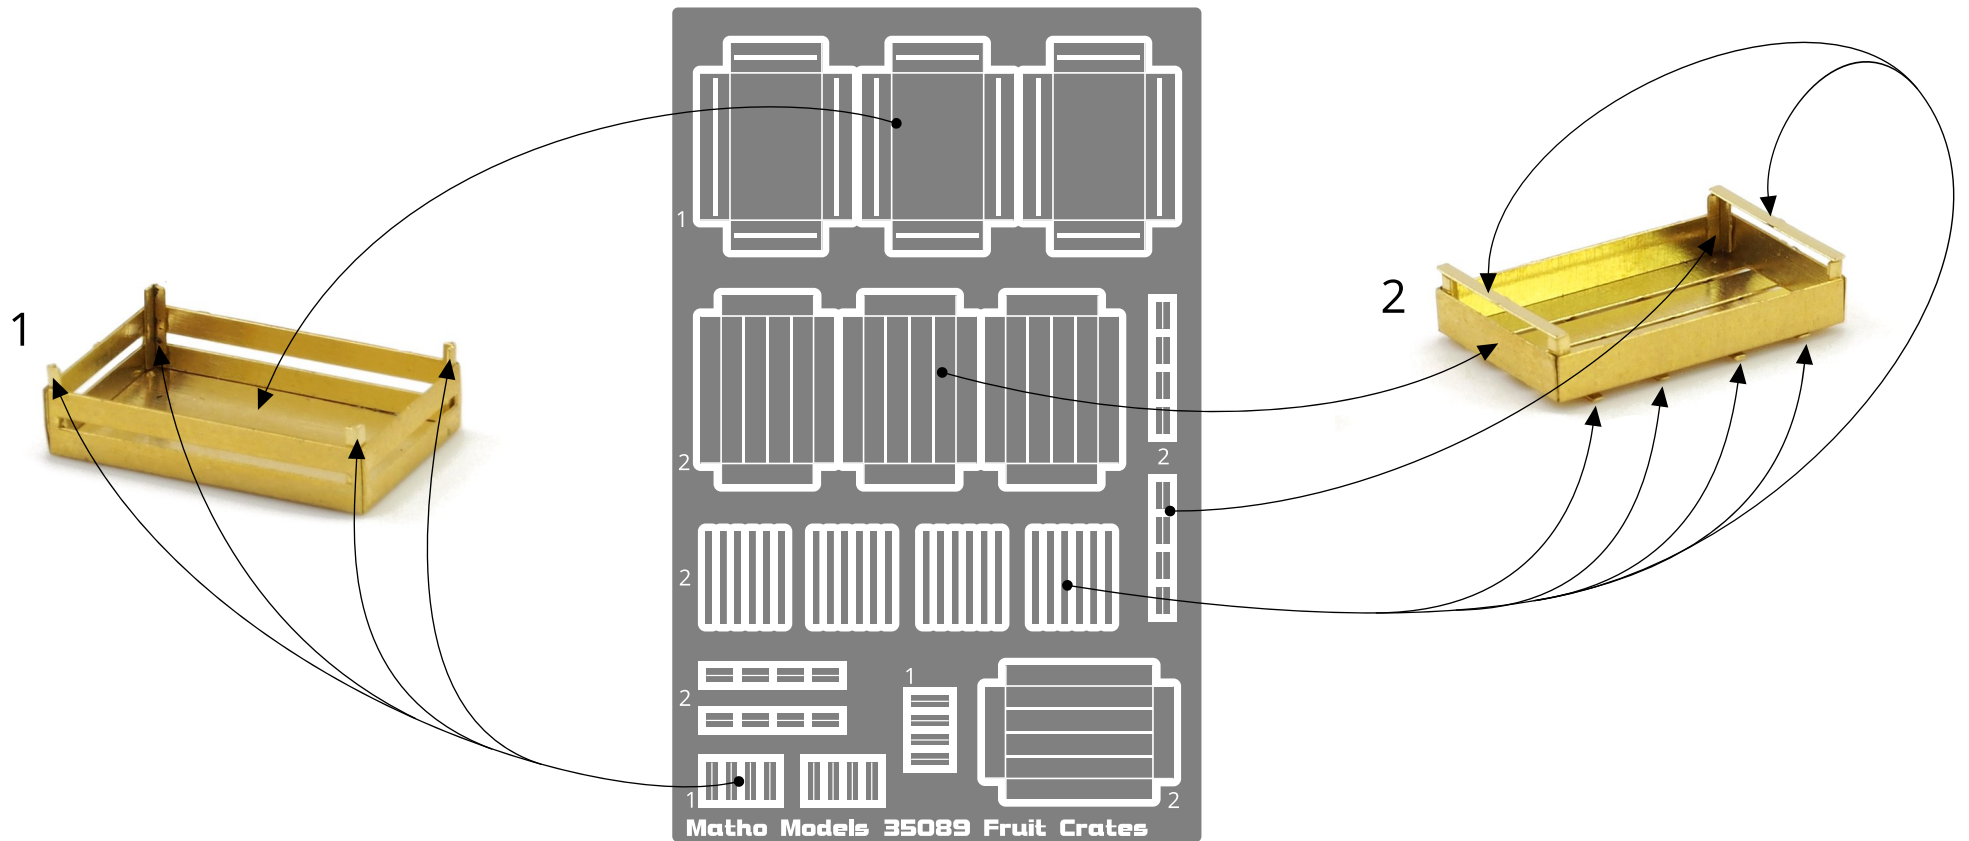

INSTRUCTION SHEET

35089 Fruit Crates - 1:35 scale